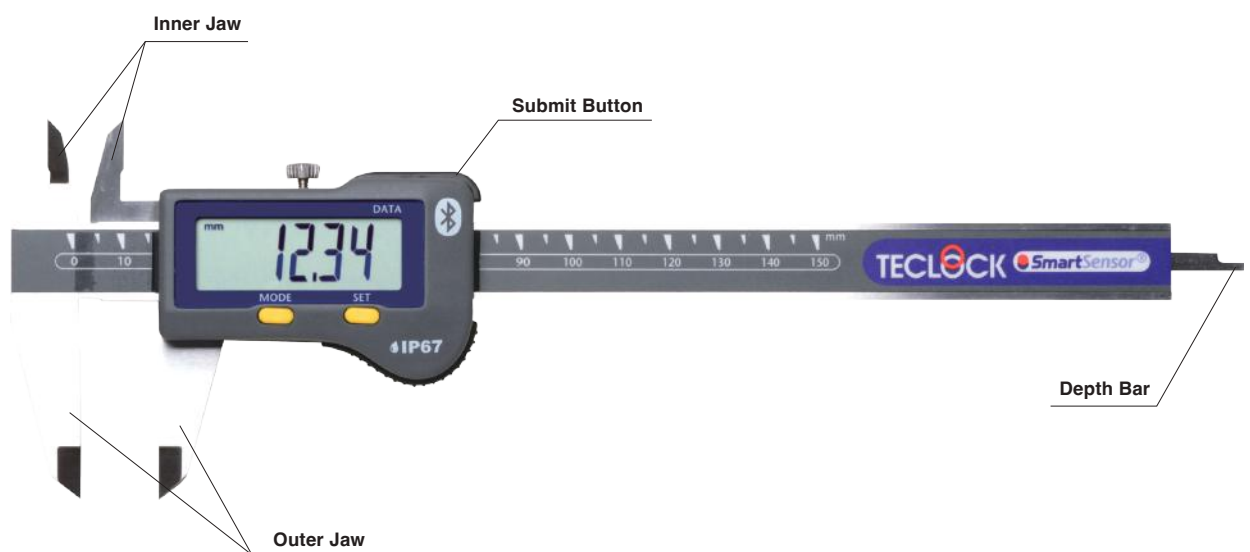

6

Caliper

All-in-one caliper with built-in Bluetooth for measuring inside diameter, outside diameter and depth.

Three types of calipers with measuring ranges of 150 mm, 200 mm, and 300 mm are available. By built-in Bluetooth, no adapters and cables for interface and One-touch data sending to PC or smartphone.

Bluetooth Digital Caliper	96
Bluetooth Digital Pitch Caliper	97

Bluetooth Digital Caliper

NEW

Standard Series

- Lineups for three sizes.
- IP67.
- One-touch data sending to PC or smartphone by built-in Bluetooth.
- Data management by SmartMeasure®Lite (free).

SSC-650

·Measuring Range 0-150mm

SSC-750

·Measuring Range 0-200mm

SSC-850

·Measuring Range 0-300mm

Dimensions

	A	B	C	D	E	Depth rod
SSC-650	234.5	40	11	16	16□3.5	4□1.4
SSC-750	290.5	50	14	19	16□3.5	4□1.4
SSC-850	388.0	64	14	19	16□4.0	—

Bluetooth Digital Pitch Caliper

NEW

SSC-650P

- Measuring pitch from hole to hole and from end face to hole

SSC-650E

- Measuring pitch from end-face to hole

SSC-650C

- Measuring pitch from hole to hole