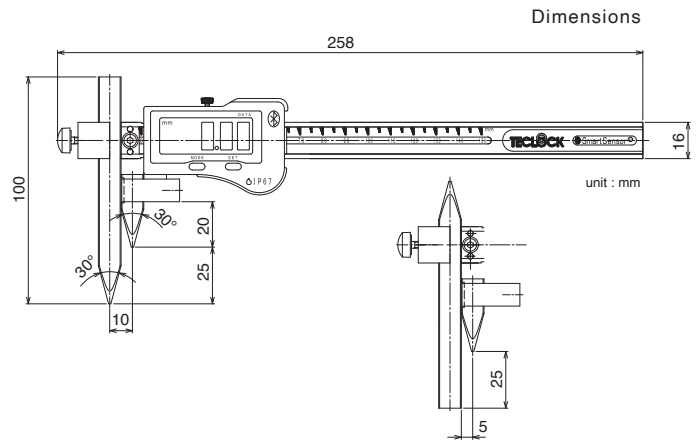

SSC-650

·Measuring Range 0-150mm

SSC-750

·Measuring Range 0-200mm

SSC-850

·Measuring Range 0-300mm

Dimensions

	A	B	C	D	E	Depth rod
SSC-650	234.5	40	11	16	16□3.5	4□1.4
SSC-750	290.5	50	14	19	16□3.5	4□1.4
SSC-850	388.0	64	14	19	16□4.0	—

unit : mm

Specifications

Model	Resolution (mm)	Measuring Range (mm)	Indication Error (mm)	IP Rating	Battery	Weight (g)	Suggested List Price
SSC-650	0.01	0-150	±0.02(0-100mm) ±0.03(100-150mm)	IP67	CR2032	175	48,600 JPY
SSC-750	0.01	0-200	±0.02(0-100mm) ±0.03(100-200mm)	IP67	CR2032	205	78,600 JPY
SSC-850	0.01	0-300	±0.02(0-100mm) ±0.03(100-300mm)	IP67	CR2032	275	94,800 JPY

Bluetooth Digital Pitch Caliper

NEW

SSC-650P

- Measuring pitch from hole to hole and from end face to hole

SSC-650E

- Measuring pitch from end-face to hole

SSC-650C

- Measuring pitch from hole to hole

Specifications

Model	Measuring Range(mm)	Resolution (mm)	Indication Error(mm)	Full length (mm)	Fixed Jaw	Slider Jaw	Battery	Weight (g)	Suggested List Price
SSC-650P	5-150/10-150	0.01	±0.03	258	Planar Cone	Planar Cone	CR2032	235	139,500 JPY
SSC-650E	10-150	0.01	±0.03	258	Slab	Cone	CR2032	265	159,300 JPY
SSC-650C	20-150	0.01	±0.03	258	Cone	Cone	CR2032	300	191,200 JPY