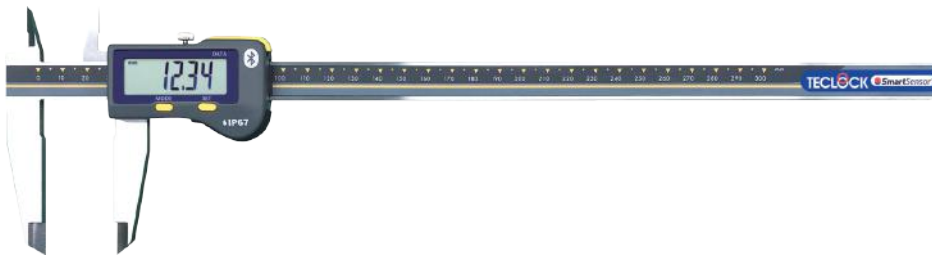

6

Caliper

All-in-one caliper with built-in Bluetooth for measuring inside diameter, outside diameter and depth.

Three types of calipers with measuring ranges of 150 mm, 200 mm, and 300 mm are available. By built-in Bluetooth, no adapters and cables for interface and One-touch data sending to PC or smartphone.

Bluetooth Digital Caliper	96
Bluetooth Digital Pitch Caliper	97

Bluetooth Digital Caliper

NEW

Standard Series

- Lineups for three sizes.
- IP67.
- One-touch data sending to PC or smartphone by built-in Bluetooth.
- Data management by SmartMeasure®Lite (free).

SSC-650

·Measuring Range 0-150mm

SSC-750

·Measuring Range 0-200mm

SSC-850

·Measuring Range 0-300mm

Dimensions

	A	B	C	D	E	Depth rod
SSC-650	234.5	40	11	16	16□3.5	4□1.4
SSC-750	290.5	50	14	19	16□3.5	4□1.4
SSC-850	388.0	64	14	19	16□4.0	—

unit : mm

Specifications

Model	Resolution (mm)	Measuring Range (mm)	Indication Error (mm)	IP Rating	Battery	Weight (g)	Suggested List Price
SSC-650	0.01	0-150	±0.02(0-100mm) ±0.03(100-150mm)	IP67	CR2032	175	48,600 JPY
SSC-750	0.01	0-200	±0.02(0-100mm) ±0.03(100-200mm)	IP67	CR2032	205	78,600 JPY
SSC-850	0.01	0-300	±0.02(0-100mm) ±0.03(100-300mm)	IP67	CR2032	275	94,800 JPY