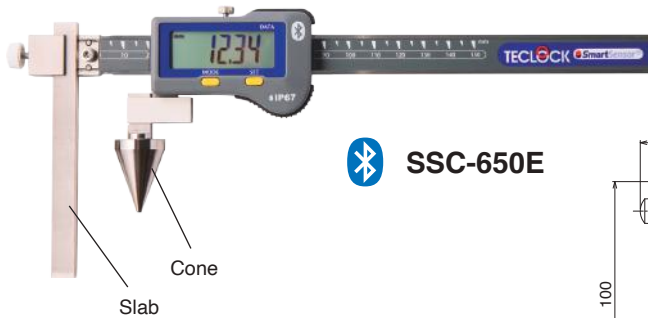

unit : mm

Specifications

Model	Resolution (mm)	Measuring Range (mm)	Indication Error (mm)	IP Rating	Battery	Weight (g)	Suggested List Price
SSC-650	0.01	0-150	±0.02(0-100mm) ±0.03(100-150mm)	IP67	CR2032	175	48,600 JPY
SSC-750	0.01	0-200	±0.02(0-100mm) ±0.03(100-200mm)	IP67	CR2032	205	78,600 JPY
SSC-850	0.01	0-300	±0.02(0-100mm) ±0.03(100-300mm)	IP67	CR2032	275	94,800 JPY

Bluetooth Digital Pitch Caliper

NEW

SSC-650P

- Measuring pitch from hole to hole and from end face to hole

SSC-650E

- Measuring pitch from end-face to hole

SSC-650C

- Measuring pitch from hole to hole