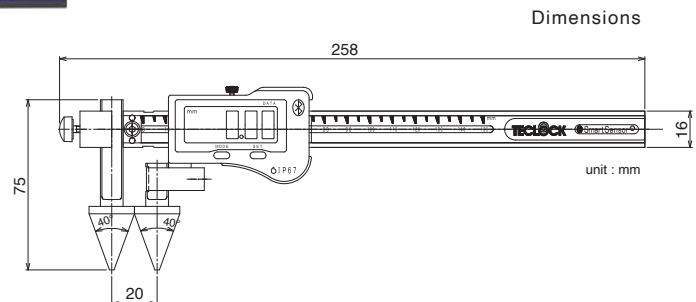

SSC-650

·Measuring Range 0-150mm

SSC-750

·Measuring Range 0-200mm

SSC-850

·Measuring Range 0-300mm

Dimensions

	A	B	C	D	E	Depth rod
SSC-650	234.5	40	11	16	16□3.5	4□1.4
SSC-750	290.5	50	14	19	16□3.5	4□1.4
SSC-850	388.0	64	14	19	16□4.0	—

unit : mm

Specifications

Model	Resolution (mm)	Measuring Range (mm)	Indication Error (mm)	IP Rating	Battery	Weight (g)	Suggested List Price
SSC-650	0.01	0-150	±0.02(0-100mm) ±0.03(100-150mm)	IP67	CR2032	175	48,600 JPY
SSC-750	0.01	0-200	±0.02(0-100mm) ±0.03(100-200mm)	IP67	CR2032	205	78,600 JPY
SSC-850	0.01	0-300	±0.02(0-100mm) ±0.03(100-300mm)	IP67	CR2032	275	94,800 JPY

Bluetooth Digital Pitch Caliper

NEW

SSC-650P

- Measuring pitch from hole to hole and from end face to hole

SSC-650E

- Measuring pitch from end-face to hole

SSC-650C

- Measuring pitch from hole to hole

Specifications

Model	Measuring Range(mm)	Resolution (mm)	Indication Error(mm)	Full length (mm)	Fixed Jaw	Slider Jaw	Battery	Weight (g)	Suggested List Price
SSC-650P	5-150/10-150	0.01	±0.03	258	Planar Cone	Planar Cone	CR2032	235	139,500 JPY
SSC-650E	10-150	0.01	±0.03	258	Slab	Cone	CR2032	265	159,300 JPY
SSC-650C	20-150	0.01	±0.03	258	Cone	Cone	CR2032	300	191,200 JPY