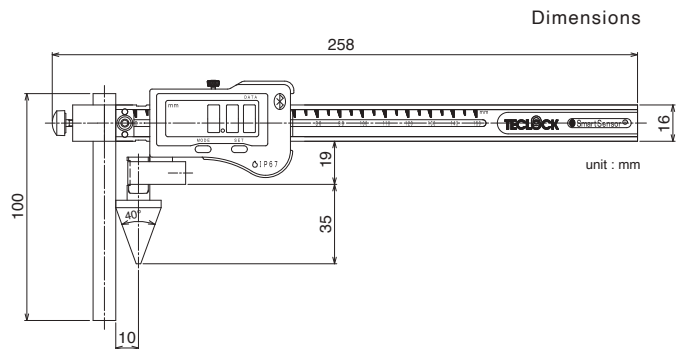

SSC-650

·Measuring Range 0-150mm

SSC-750

·Measuring Range 0-200mm

SSC-850

·Measuring Range 0-300mm

Dimensions

	A	B	C	D	E	Depth rod
SSC-650	234.5	40	11	16	16□3.5	4□1.4
SSC-750	290.5	50	14	19	16□3.5	4□1.4
SSC-850	388.0	64	14	19	16□4.0	—

unit : mm

Specifications

Model	Resolution (mm)	Measuring Range (mm)	Indication Error (mm)	IP Rating	Battery	Weight (g)	Suggested List Price
SSC-650	0.01	0-150	±0.02(0-100mm) ±0.03(100-150mm)	IP67	CR2032	175	48,600 JPY
SSC-750	0.01	0-200	±0.02(0-100mm) ±0.03(100-200mm)	IP67	CR2032	205	78,600 JPY
SSC-850	0.01	0-300	±0.02(0-100mm) ±0.03(100-300mm)	IP67	CR2032	275	94,800 JPY

Bluetooth Digital Pitch Caliper

NEW

SSC-650P

- Measuring pitch from hole to hole and from end face to hole

SSC-650E

- Measuring pitch from end-face to hole

SSC-650C

- Measuring pitch from hole to hole

Specifications

Model	Measuring Range(mm)	Resolution (mm)	Indication Error(mm)	Full length (mm)	Fixed Jaw	Slider Jaw	Battery	Weight (g)	Suggested List Price
SSC-650P	5-150/10-150	0.01	±0.03	258	Planar Cone	Planar Cone	CR2032	235	139,500 JPY
SSC-650E	10-150	0.01	±0.03	258	Slab	Cone	CR2032	265	159,300 JPY
SSC-650C	20-150	0.01	±0.03	258	Cone	Cone	CR2032	300	191,200 JPY