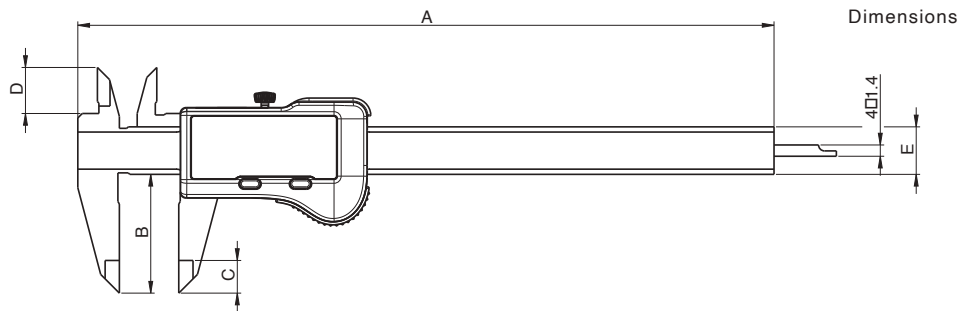

SSC-650

·Measuring Range 0-150mm

SSC-750

·Measuring Range 0-200mm

SSC-850

·Measuring Range 0-300mm

Dimensions

	A	B	C	D	E	Depth rod
SSC-650	234.5	40	11	16	16□3.5	4□1.4
SSC-750	290.5	50	14	19	16□3.5	4□1.4
SSC-850	388.0	64	14	19	16□4.0	—

unit : mm

Specifications

Model	Resolution (mm)	Measuring Range (mm)	Indication Error (mm)	IP Rating	Battery	Weight (g)	Suggested List Price
SSC-650	0.01	0-150	±0.02(0-100mm) ±0.03(100-150mm)	IP67	CR2032	175	48,600 JPY
SSC-750	0.01	0-200	±0.02(0-100mm) ±0.03(100-200mm)	IP67	CR2032	205	78,600 JPY
SSC-850	0.01	0-300	±0.02(0-100mm) ±0.03(100-300mm)	IP67	CR2032	275	94,800 JPY

Specifications

Model	Measuring Range(mm)	Resolution (mm)	Indication Error(mm)	Full length (mm)	Fixed Jaw	Slider Jaw	Battery	Weight (g)	Suggested List Price
SSC-650P	5-150/10-150	0.01	±0.03	258	Planar Cone	Planar Cone	CR2032	235	139,500 JPY
SSC-650E	10-150	0.01	±0.03	258	Slab	Cone	CR2032	265	159,300 JPY
SSC-650C	20-150	0.01	±0.03	258	Cone	Cone	CR2032	300	191,200 JPY