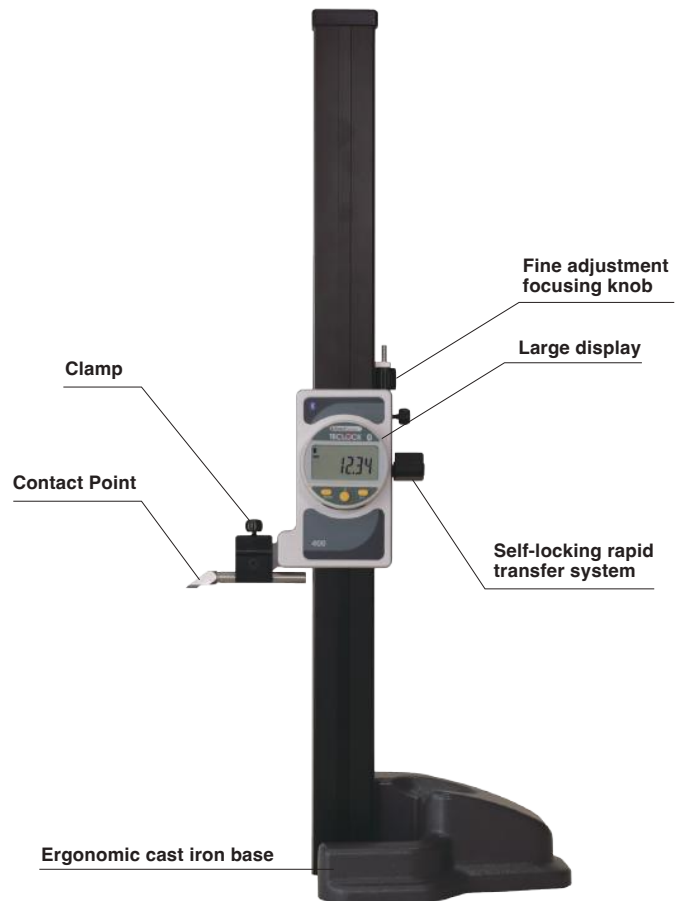

9

Height Gauge

Measuring height easily and sending to PC or smartphone by Bluetooth Digital Height Gauge.

Features

■ Easy data capture

- By built-in Bluetooth, no adapters and cables for interface, and One-touch data sending to PC or smartphone.
- By sending measuring data to PC, Can be Paperless, and prevent data entry errors.

■ Simple Operation

- Measuring easily Height, Diameter, Bore, etc. of the work piece.

Bluetooth Digital Height Gauge

1/100 mm Regular Series ----- 124

Bluetooth Digital Height Gauge

NEW

Regular Series

Features

- Lineups by two sizes.
- One-touch data sending to PC by built-in Bluetooth.
- Data management by SmartMeasure®Lite (free).

Dimensions

Specifications

Series	Model	Measuring Range(mm)	Resolution (mm)	Indication Error(μm)	Repeatability (μm)	Height (mm)	Battery	Weight (kg)	Interface			Data Capture		Suggested List Price
									Bluetooth	RS232	USB	SmartMeasure® Lite	SmartMeasure®	
R1	SSH-R1400	400	0.01	±40	10	584	CR2032	4.97	✓	✓	✓	✓	✓	229,700 JPY
	SSH-R1600	600		±50	10	784	CR2032	5.23	✓	✓	✓	✓	✓	254,700 JPY

Accessory

	Model	Description
	ZS-840.9002	Tracing probe ·Measuring Height ·for Scribing

Option

	Model	Description
	ZS-840.9001	Ball probe Ø8mm ·Measuring Height ·Measuring Diameter
	ZY-905.2247	Clamping stem ·Clamping Test Indicator