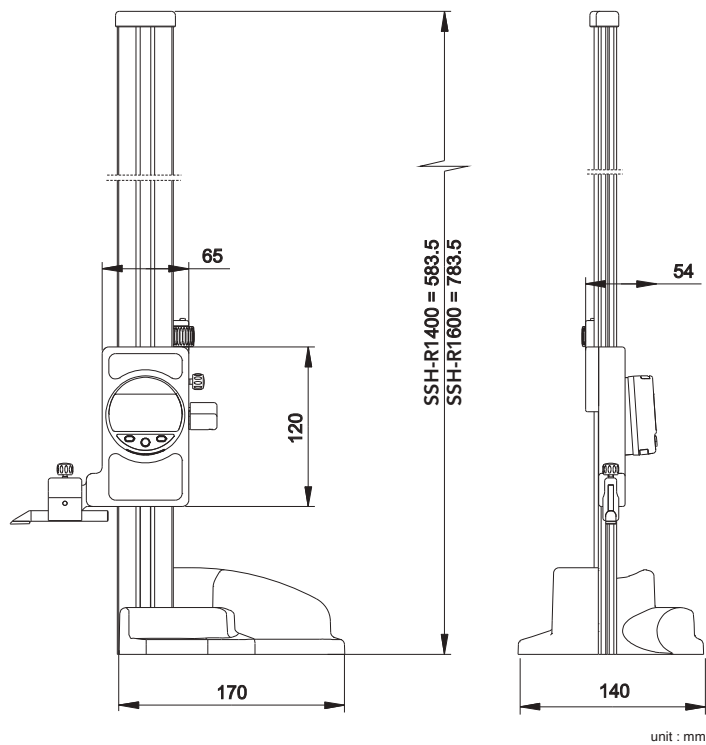

9

Height Gauge

Measuring height easily and sending to PC or smartphone by Bluetooth Digital Height Gauge.

Features

■ Easy data capture

- By built-in Bluetooth, no adapters and cables for interface, and One-touch data sending to PC or smartphone.
- By sending measuring data to PC, Can be Paperless, and prevent data entry errors.

■ Simple Operation

- Measuring easily Height, Diameter, Bore, etc. of the work piece.

Bluetooth Digital Height Gauge

1/100 mm Regular Series ----- 124

Bluetooth Digital Height Gauge

NEW

Regular Series

Features

- Lineups by two sizes.
- One-touch data sending to PC by built-in Bluetooth.
- Data management by SmartMeasure®Lite (free).

Dimensions

Specifications

Series	Model	Measuring Range(mm)	Resolution (mm)	Indication Error(μm)	Repeatability (μm)	Height (mm)	Battery	Weight (kg)	Interface			Data Capture		Suggested List Price
									Bluetooth	RS232	USB	SmartMeasure® Lite	SmartMeasure®	
R1	SSH-R1400	400	0.01	±40	10	584	CR2032	4.97	✓	✓	✓	✓	✓	229,700 JPY
	SSH-R1600	600		±50	10	784	CR2032	5.23	✓	✓	✓	✓	✓	254,700 JPY

Accessory

	Model	Description
	ZS-840.9002	Tracing probe ·Measuring Height ·for Scribing

Option

	Model	Description
	ZS-840.9001	Ball probe Ø8mm ·Measuring Height ·Measuring Diameter
	ZY-905.2247	Clamping stem ·Clamping Test Indicator